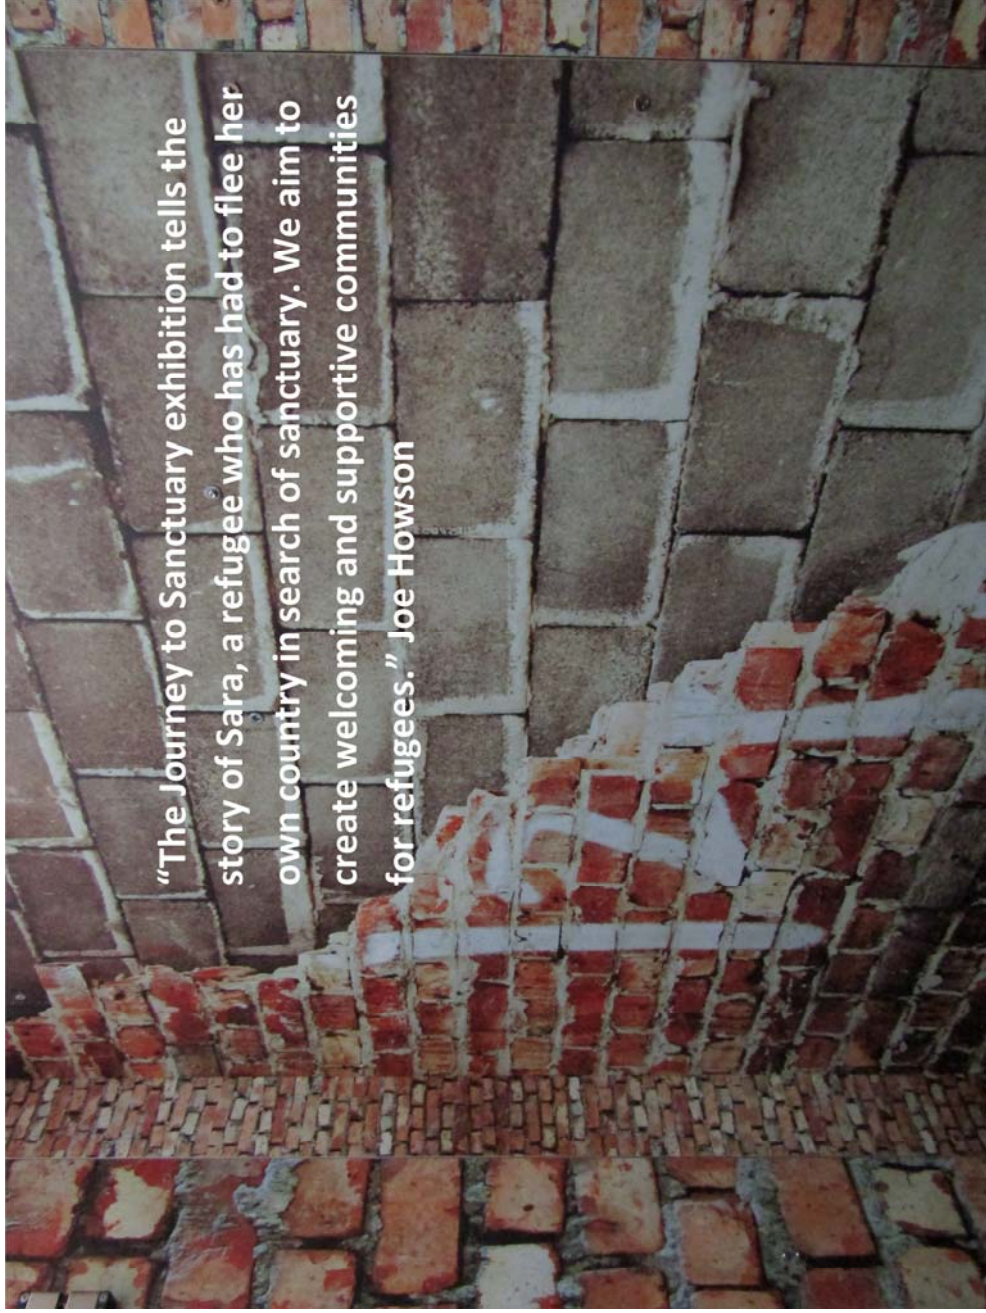

Dianne Ngoza

“The Journey to Sanctuary exhibition tells the story of Sara, a refugee who has had to flee her own country in search of sanctuary. We aim to create welcoming and supportive communities for refugees.” Joe Howson